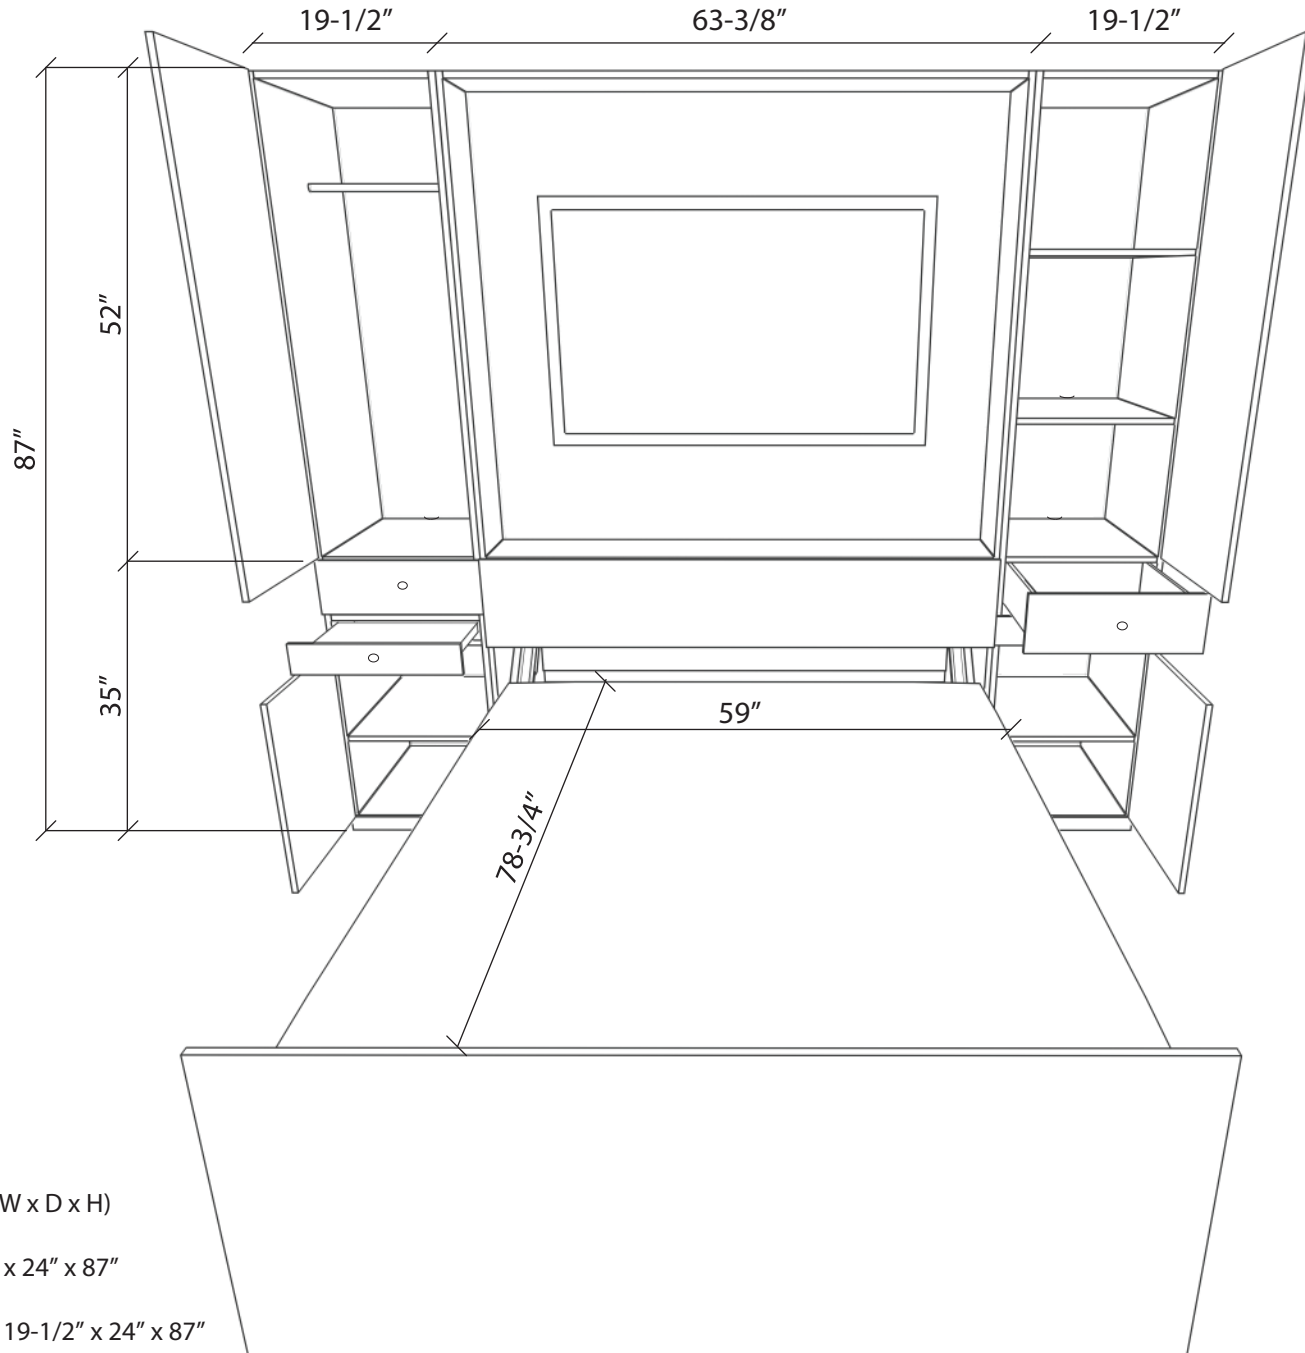

OPTIONAL SIDE CABINET

CENTER CABINET
WITH SPACE FOR FLAT SCREEN TV
(OPTIONAL CENTER SHELVING ALSO AVAILABLE)

OPTIONAL SIDE CABINET

HANGING CLOTHES
ROD INCLUDED

ADJUSTABLE SHELVING

DOORS MAY BE USED
OR LEFT OFF

12" PULLOUT SIDE TABLE

18" DEEP DRAWER FITS
CD'S AND DVD'S

ZOOM-ROOM MECHANISM AND MATTRESS
INCLUDED WITH CENTER CABINET ORDERS

CABINET DIMENSIONS (W x D x H)

Center Cabinet: 63-3/8" x 24" x 87"

Center Shelf: 9" deep

Optional Side Cabinets: 19-1/2" x 24" x 87"

"THE STANDARD" CABINETS

www.zoom-room.com

"THE STANDARD" LINE OF CABINETS

Exclusively for Zoom-Room, the electronic, remote-controlled, retractable bed

CABINET DIMENSIONS (W x D x H)

Center Cabinet: 63-3/8" x 24" x 87"

Center Shelf: 9" deep

Optional Side Cabinets: 19-1/2" x 24" x 87"

www.zoom-room.com